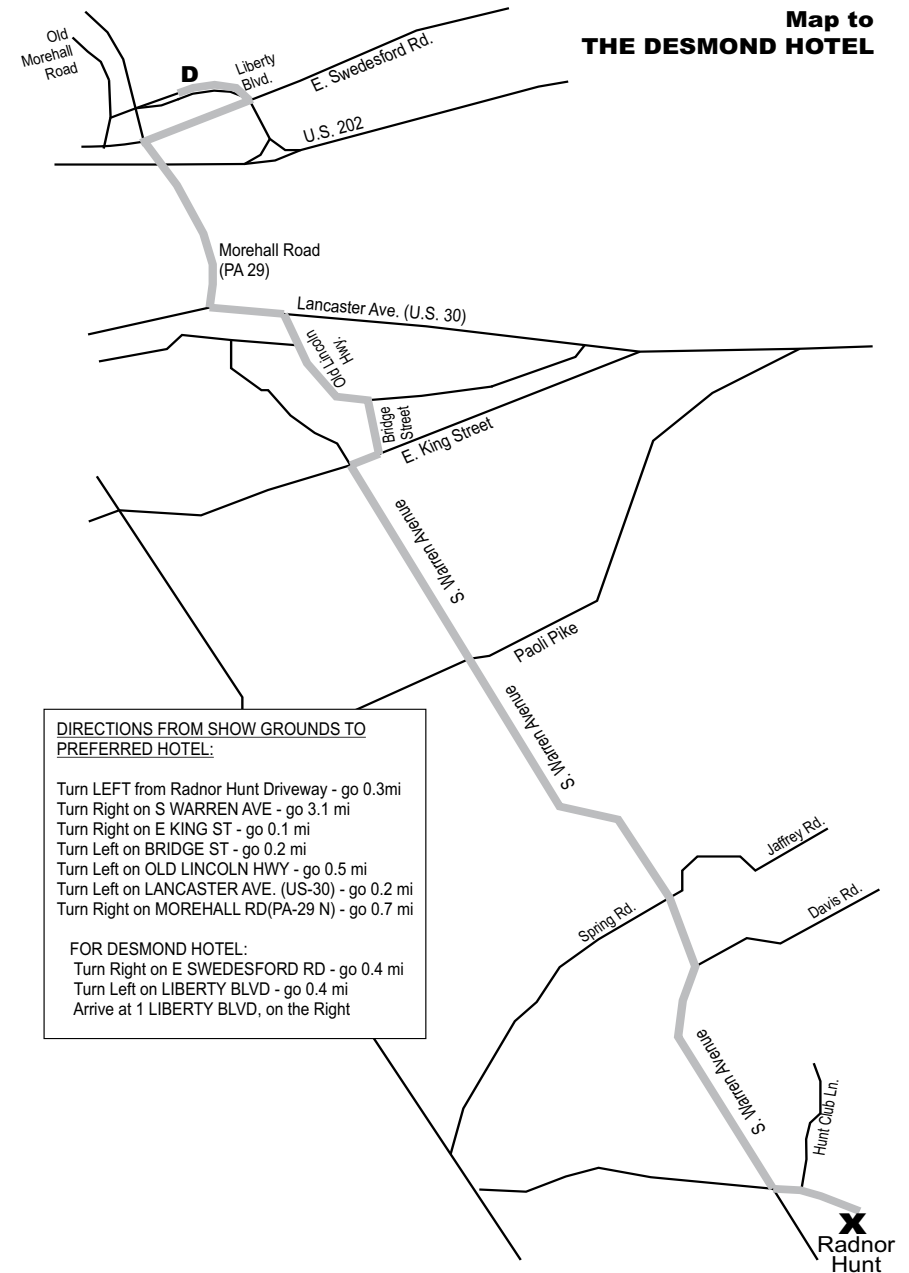

Wayne Hotel
139 E. Lancaster Ave. (Rt. 30), Wayne, 610-687-5000

PREFERRED ACCOMMODATIONS MAP

Exhibitors are reminded to book early due to the concurrent Devon Horse Show.